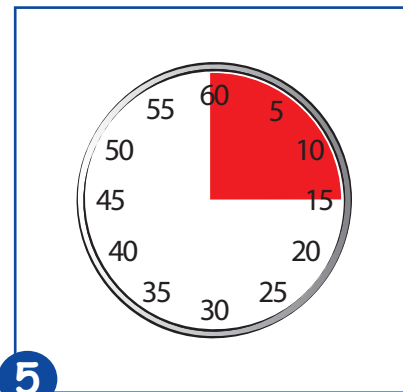

JANGRO Product Guide

Kitchen Degreaser Heavy Duty BB015-75

1 Use appropriate PPE as indicated in COSHH/REACH data.

2 Place Safety Signs.

3 Spray solution onto cloth.

4 Wipe surface.

5 Allow to air dry for 15 minutes.